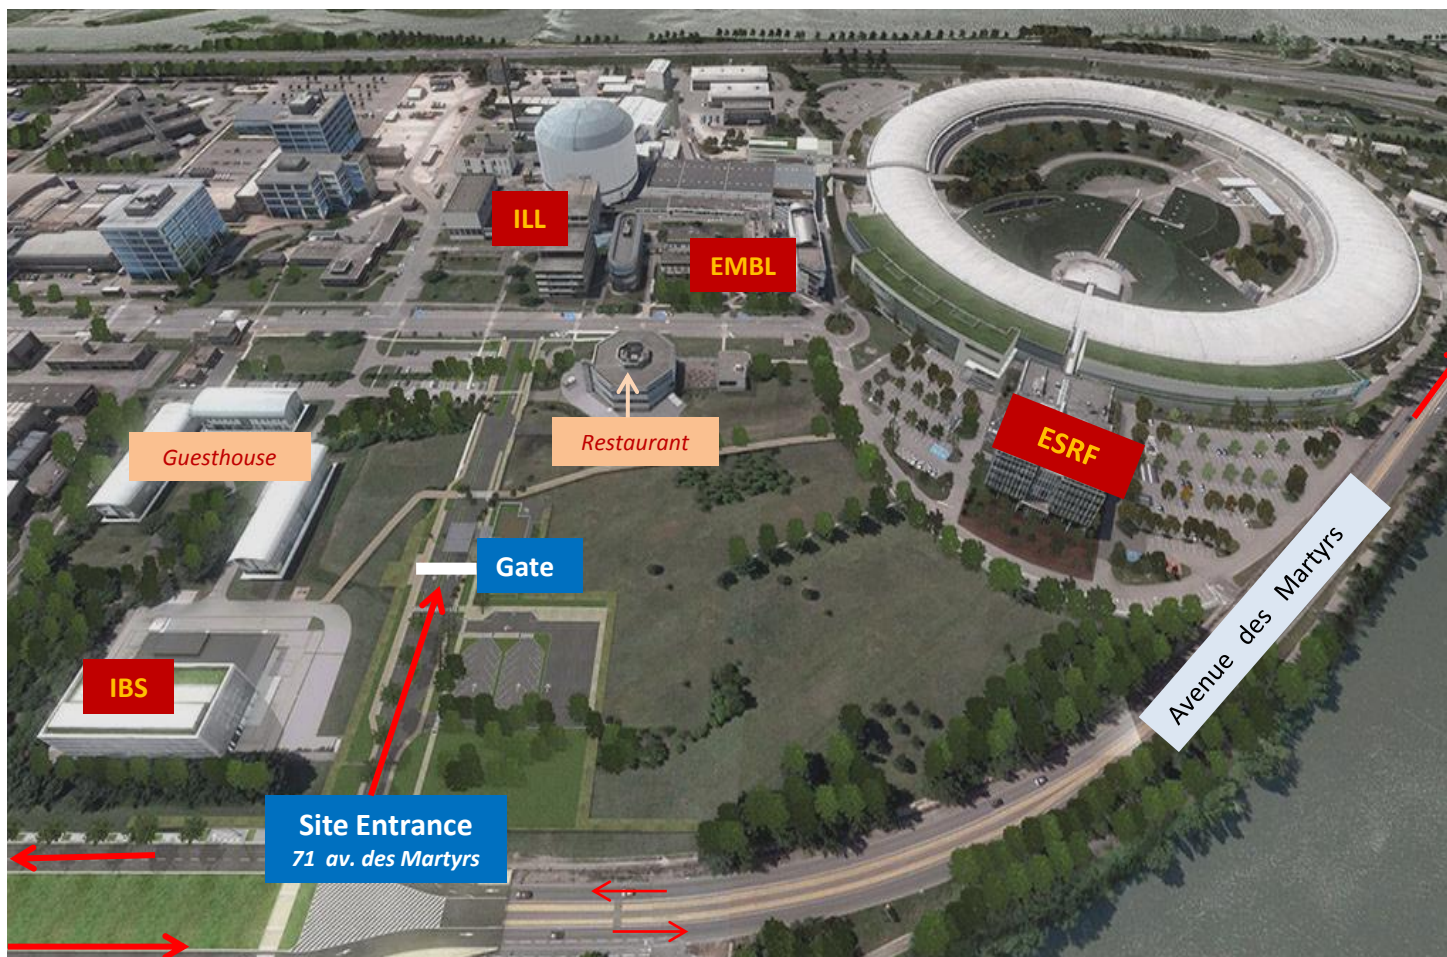

# European Photon & Neutron Science Campus Grenoble - France

Highway to  
Chambéry/  
Geneva

- Grenoble
- Train station
- Highway to Lyon
- Stop for shuttle from/to Lyon Airport
- Stop for tramway

Site Entrance  
71 av. des Martyrs

## EPN Campus – Grenoble France

- EMBL** - European Molecular Biology Laboratory
- ESRF** - European Synchrotron Radiation Facility
- IBS** - Institut de Biologie Structurale
- ILL** - Institut Laue-Langevin